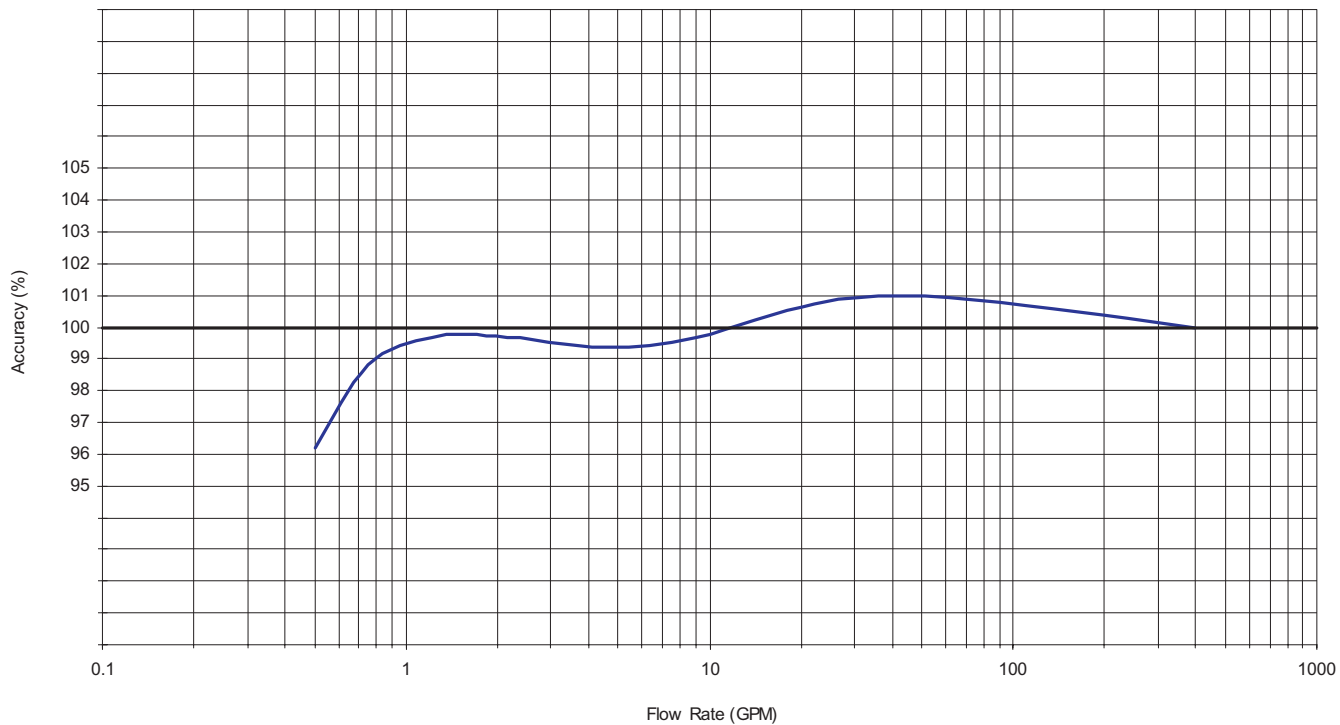

S2000 Single Jet Meter Accuracy Curve 3"

Elster AMCO Water, Inc.
PO Box 1852
Ocala, FL 34478-1852
United States

T +1 800 874 0890
F +1 352 368 1950

watermeters@us.elster.com
www.elster.com

© 2007 by Elster. All rights reserved.